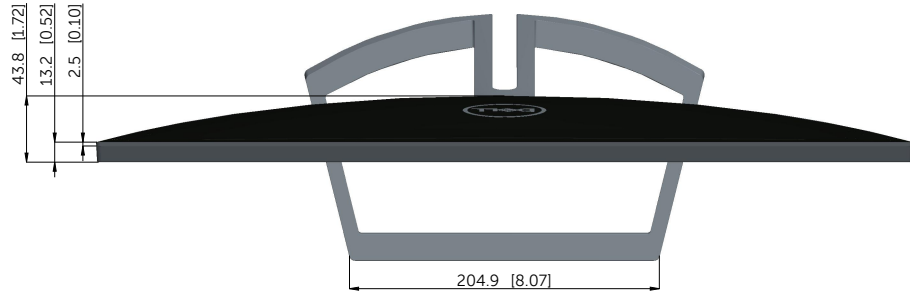

S2418H/S2418HX/S2418HN/S2418NX Outline Dimension

Unit: mm(inch)  
 Dimension: Nominal  
 Scale: Not to scale

Z=0      Z=22.0 [0.87]      Z=16.5 [0.65]