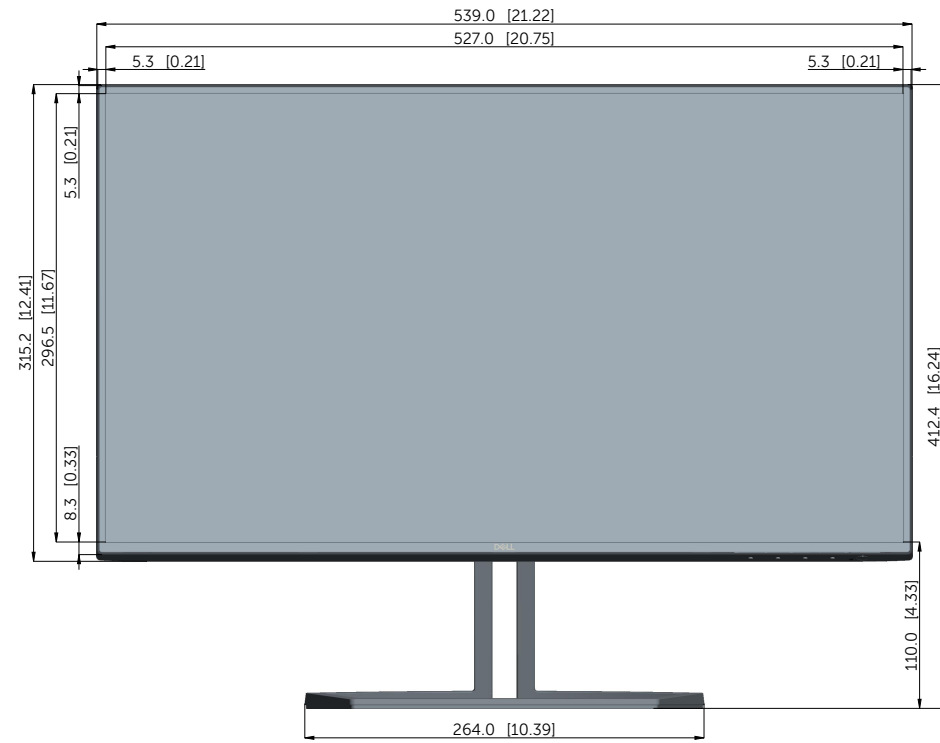

S2418H/S2418HX/S2418HN/S2418NX Outline Dimension

Unit: mm(inch)  
 Dimension: Nominal  
 Scale: Not to scale

Z=0      Z=22.0 [0.87]      Z=16.5 [0.65]